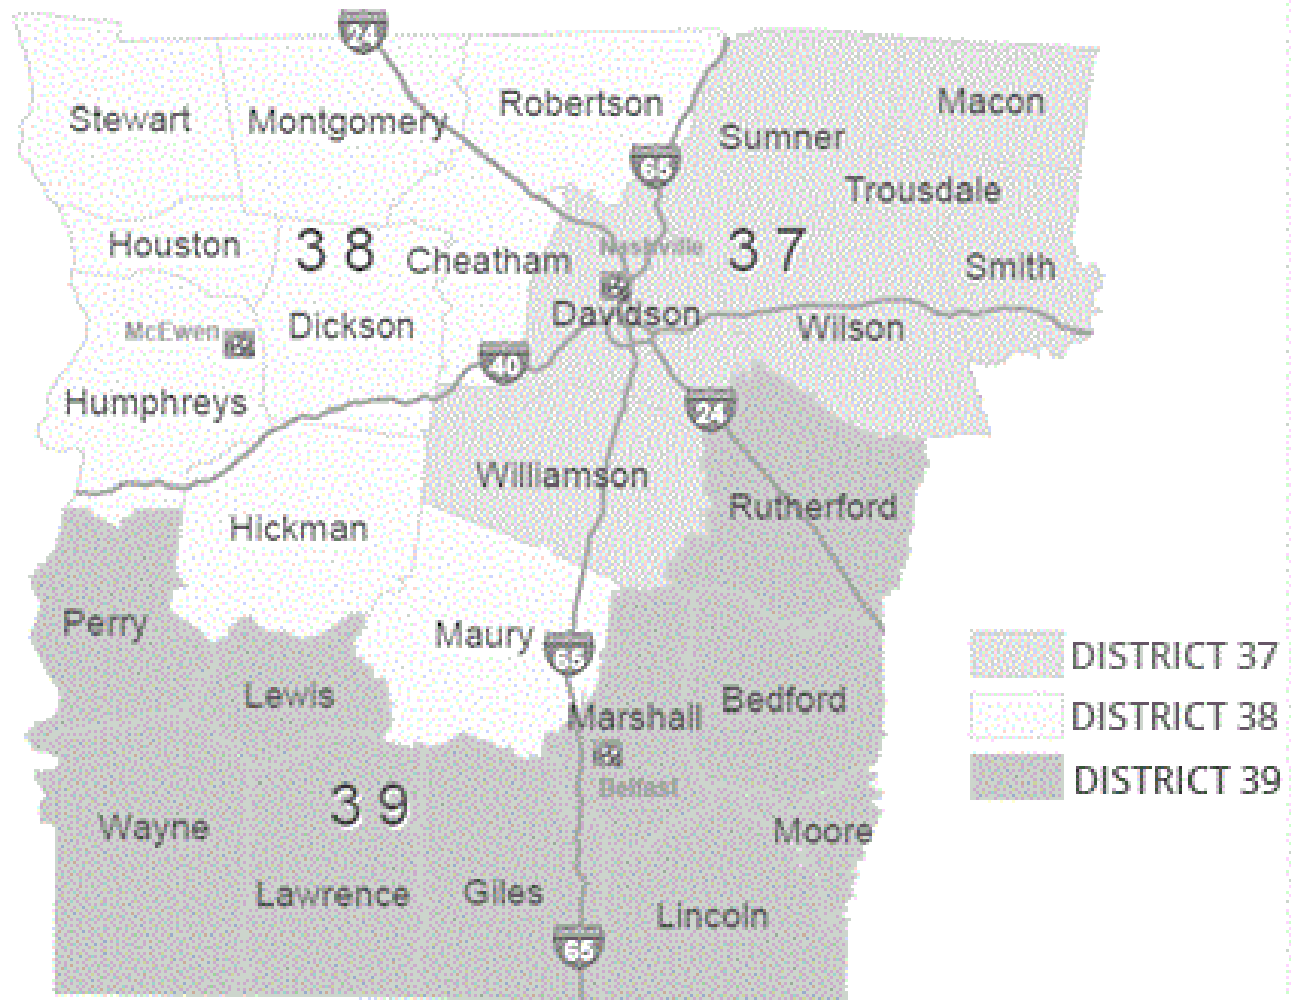

### Region 3

**County Listing per Region****Region 1 Counties-**

Anderson	Johnson
Blount	Knox
Campbell	Loudon
Carter	Monroe
Claiborne	Morgan
Cocke	Roan
Grainger	Scott
Greene	Sevier
Hamblen	Sullivan
Hancock	Unicoi
Hawkins	Union
Jefferson	Washington

**Region 2 Counties-**

Bledsoe	McMinn
Bradley	Marion
Cannon	Meigs
Clay	Overton
Coffee	Pickett
Cumberland	Polk
Dekalb	Putnam
Fentress	Rhea
Franklin	Sequatchie
Grundy	Van Buren
Hamilton	Warren
Jackson	White

**Region 3 Counties-**

Bedford	Maury
Cheatham	Montgomery
Davidson	Moore
Dickson	Perry
Giles	Robertson
Hickman	Rutherford
Houston	Smith
Humphreys	Stewart
Lawrence	Sumner
Lewis	Trousdale
Lincoln	Wayne
Macon	Williamson
Marshall	Wilson

**Region 4 Counties-**

Benton	Henderson
Carroll	Henry
Chester	Lake
Crockett	Lauderdale
Decatur	McNairy
Dyer	Madison
Fayette	Obion
Gibson	Shelby
Hardeman	Tipton
Hardin	Weakley
Haywood	