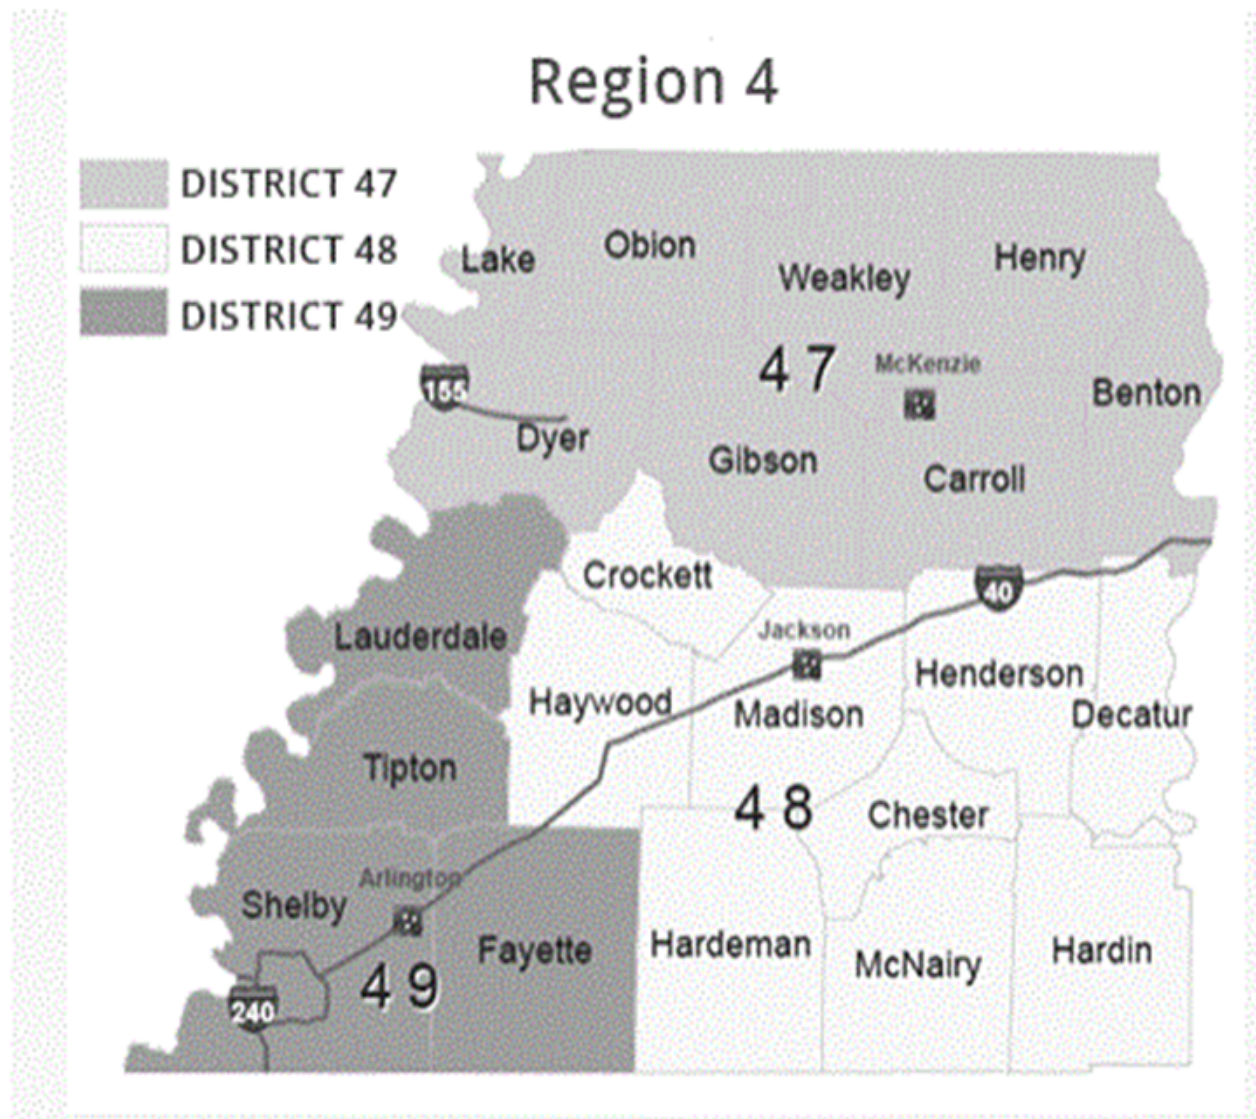

### Region 3

**County Listing per Region****Region 1 Counties-**

Anderson	Johnson
Blount	Knox
Campbell	Loudon
Carter	Monroe
Claiborne	Morgan
Cocke	Roan
Grainger	Scott
Greene	Sevier
Hamblen	Sullivan
Hancock	Unicoi
Hawkins	Union
Jefferson	Washington

**Region 2 Counties-**

Bledsoe	McMinn
Bradley	Marion
Cannon	Meigs
Clay	Overton
Coffee	Pickett
Cumberland	Polk
Dekalb	Putnam
Fentress	Rhea
Franklin	Sequatchie
Grundy	Van Buren
Hamilton	Warren
Jackson	White

**Region 3 Counties-**

Bedford	Maury
Cheatham	Montgomery
Davidson	Moore
Dickson	Perry
Giles	Robertson
Hickman	Rutherford
Houston	Smith
Humphreys	Stewart
Lawrence	Sumner
Lewis	Trousdale
Lincoln	Wayne
Macon	Williamson
Marshall	Wilson

**Region 4 Counties-**

Benton	Henderson
Carroll	Henry
Chester	Lake
Crockett	Lauderdale
Decatur	McNairy
Dyer	Madison
Fayette	Obion
Gibson	Shelby
Hardeman	Tipton
Hardin	Weakley
Haywood	